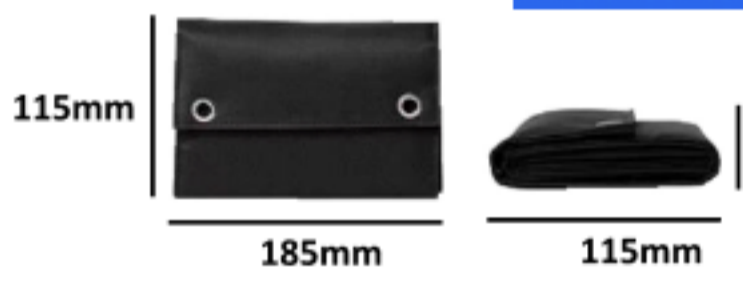

10 000mah K325.00