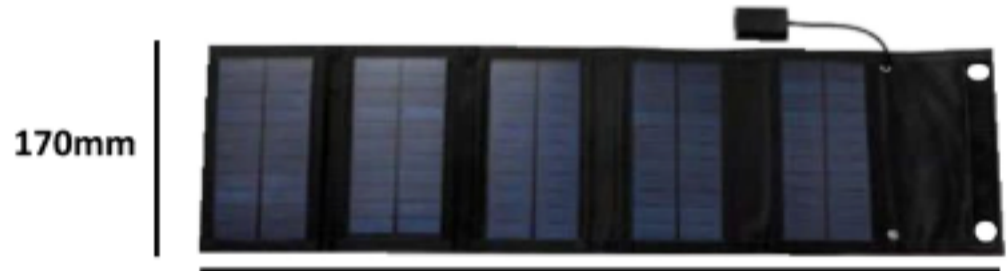

SOLAR ENERGY

3.5watts & 6watts
Solar Charger and pins
K350.00

Solar Charger

Assorted Panels