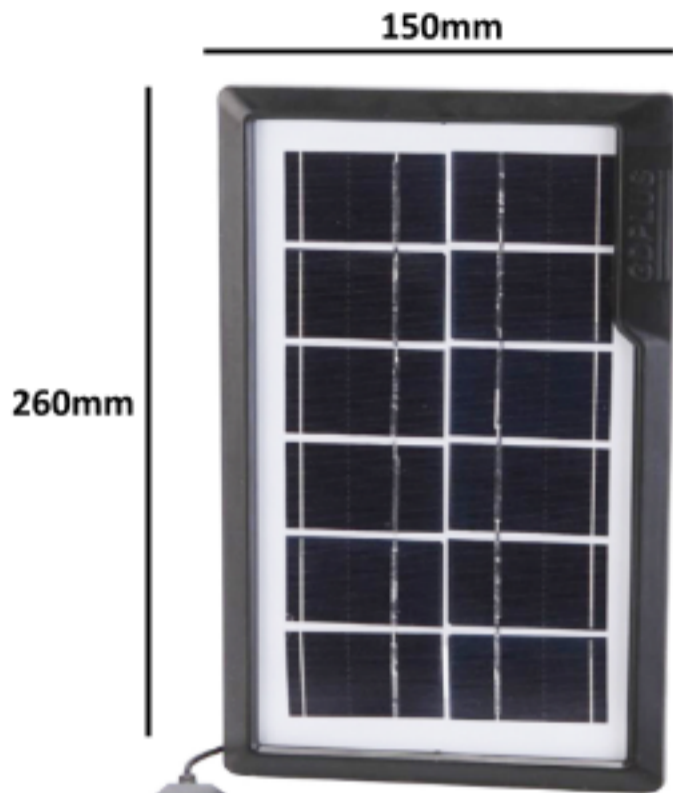

SOLAR ENERGY

3.5watts & 6watts
Solar Charger and pins
K350.00